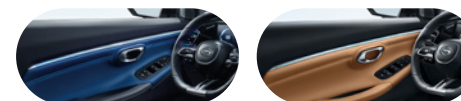

THREE VIEWS

* GS and GB model only / ** R-STYLE model only

INTERIOR

Blue and Black

Camel Brown

COLORS

Salt Lake Blue

Graphene Grey