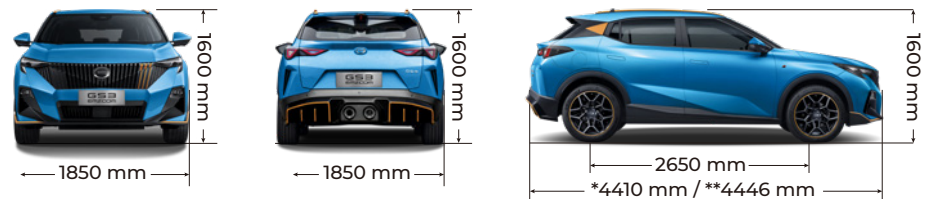

THREE VIEWS

* GS and GB model only / ** R-STYLE model only

INTERIOR

COLORS