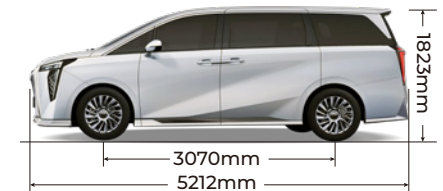

THREE VIEWS

INTERIOR

COLORS