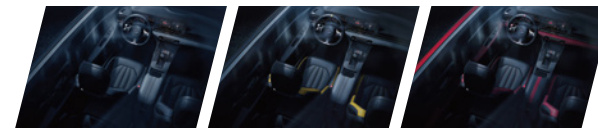

BLACK + YELLOW

BLACK + RED

IVORY WHITE

ELEGANT BLACK
(EXCLUSIVE TO GB VARIANT)

© 2023 GAC MOTOR. All rights reserved.

INTERIOR

BLACK