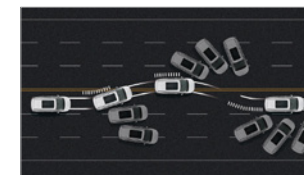

Crafted for comfort

WHERE CRAFT MEETS TECHNOLOGY

MG PRO

STRIKING EXTERIOR
Sharpen any drive with the Matrix full LED headlights, 18" wheels, and "Wind Wing" exterior design.

IMMERSIVE INTERIORS
Delight in memorable travels with the cabin's ambient lighting, panoramic sunroof, and leather upholstered seating.

EXPANSIVE COMFORT
Explore with satisfaction in a spacious 7-seater cabin with 2-zone automatic air conditioning and second-row Captain seats.

ALL-AROUND SAFETY
Find ease on the road with the range of Advanced Driver Assistance System (ADAS) features.